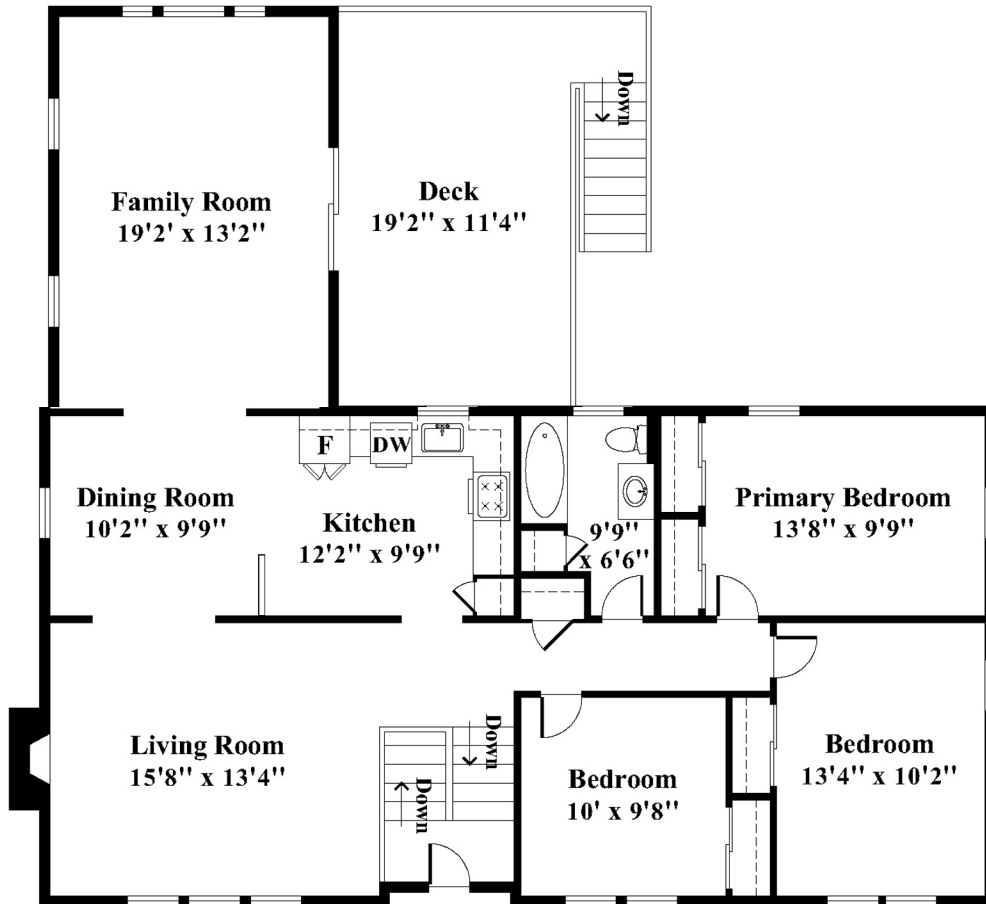

108 Hartwell Ave - Bedford, MA

Created by:
Krys Streeter Photo
www.krysphoto.com
978-590-2210
Measurements are approximate.

Upper Level

Lower Level